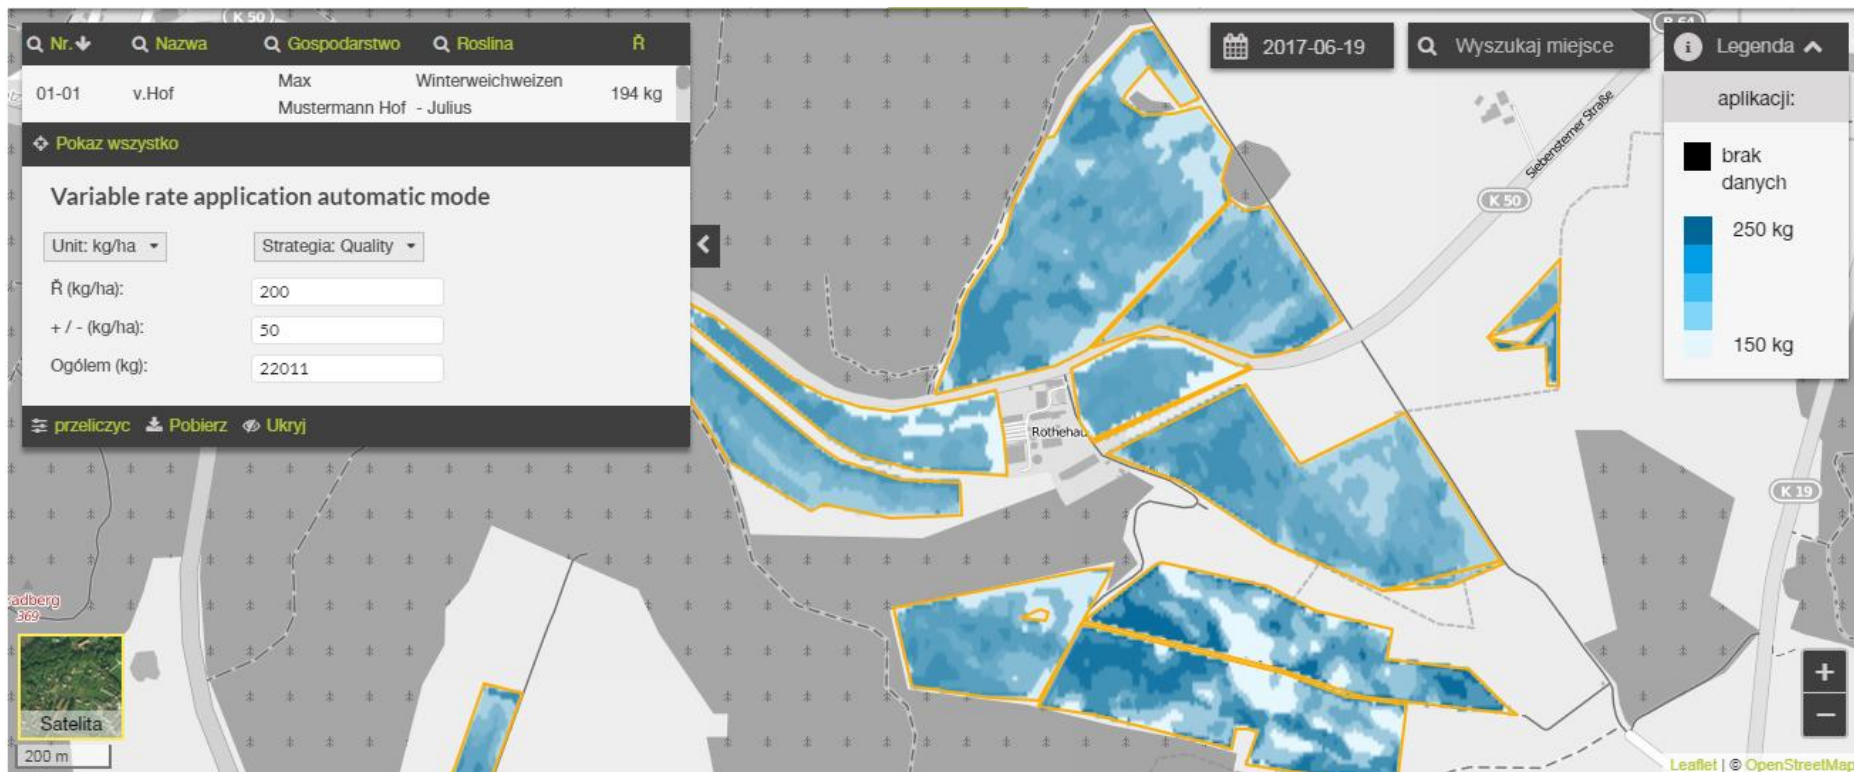

365FarmNet

CLAAS Crop View