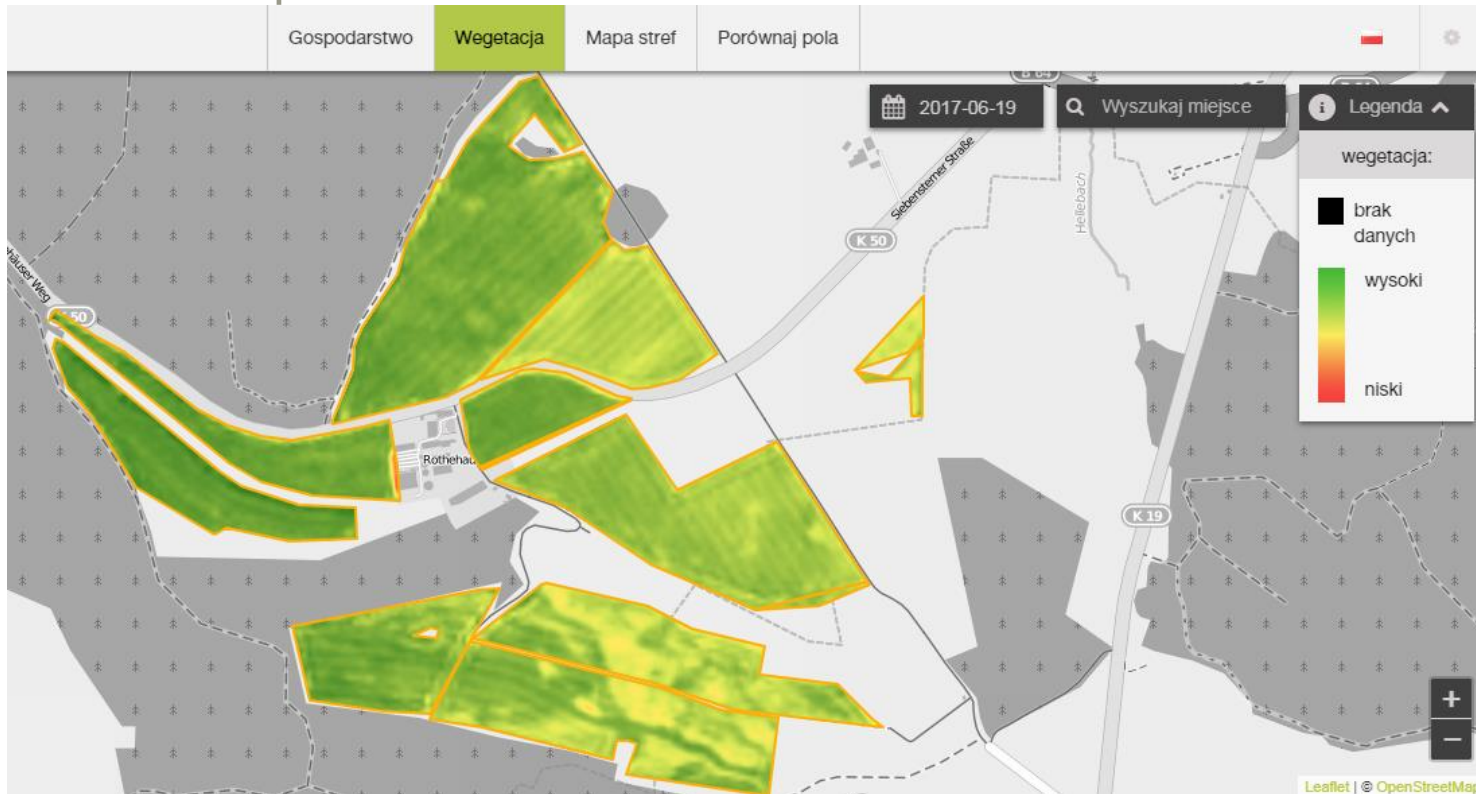

365FarmNet CLAAS Crop View